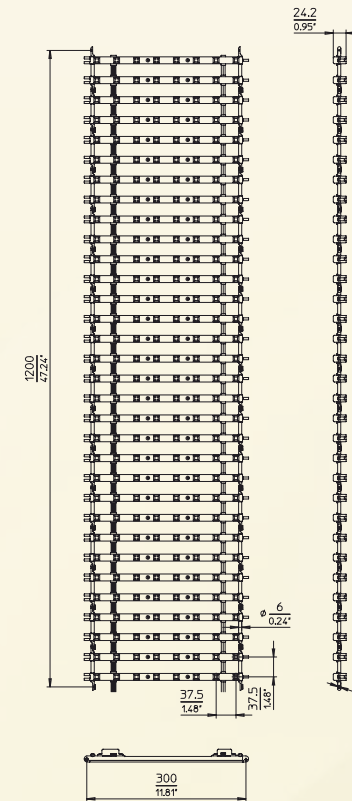

## SPECIFICATIONS\*

	F-37L
Pixel pitch	37,5mm
Brightness (Nit or cd/m <sup>2</sup> )	2300
Transparency	57%
LED type /Brand	SMD
LED/Pixel	1
Module size (cm) W x H x D	30 x 120 x 2,4
Module size (ft) W x H x D	11.8 x 47.2 x 0.95
Module area	0,36m <sup>2</sup> / 3.87ft <sup>2</sup>
Pixels / Module	8 x 32
Pixels / m <sup>2</sup>	711
Viewing Horizontal / Vertical	>120° / >120°
Weight/tile	2,32 kg / 5.11 Lbs
Weight/m <sup>2</sup>	6,44 kg / 14.19 Lbs
IP Front / Back	IP63
Colors	68 Billion
Processing	1.280 x 1.024
Input frequency	60 Hz
Refresh rate	>240Hz
Data interconnect	BNC
Processor	PR-37
Max power/tile (W)	<100
Max power/m <sup>2</sup> (W)	<277
Certificats	CE/ETL
Temperature	-20 to 50°C / -4 to 122°F
Panel color	White / Black