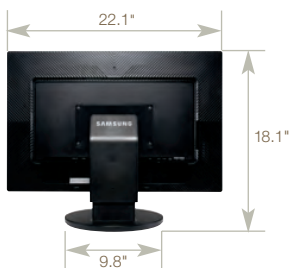

245T 275T

24" and 27" Widescreen Analog/Digital LCD Monitor

Features

Big Widescreen Format

By combining a 16:10 widescreen aspect ratio and 1920 x 1200 resolution with a height-adjustable stand, these 24- and 27-inch monitors deliver exactly what you want, exactly where you want it.

MagicSpectrum Technology

Using an improved Cold Cathode Fluorescent Lamp (CCFL), the 245T and 275T are able to reproduce an extended range of colors previously impossible to reproduce. Achieving 97% of the NTSC standard (typical LCDs are 82%) viewers can enjoy sharper, more vibrant, and true-to-life picture quality.

Certified for Windows Vista™

Operating System

Premium certification is reserved only for products proven to take full advantage of everything the Microsoft® Windows Vista operating system offers.

MagicSpeed 6ms (G to G)

Response Time

Fast pixel response means fast action with virtually no blurring or ghosting.

MagicBright 3

Enjoy the perfect picture with seven easily selectable brightness modes that include Text, Internet, Game, Sports, Movie, Dynamic Contrast, and a customizable mode.

Motion Picture Accelerator Technology

The 245T employs state-of-the-art Motion Picture Accelerator (MPA) in delivering superior video performance with little to no image burning.

245T Dimensions