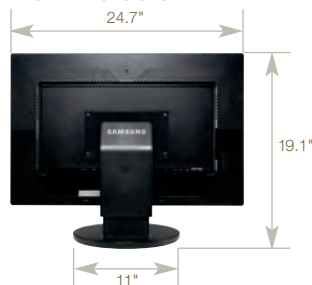

275T Dimensions

Specifications	245T	275T
Panel Type	a-si TFT/TN	a-si TFT/TN
Viewable Size	24" Wide	27" Wide
Pixel Pitch	0.270mm	0.303mm
Brightness (typical)	300 cd/m²	500 cd/m²
Contrast Ratio (typical)	1,500:1 Dynamic Contrast mode (1,000:1 static)	3,000:1 Dynamic Contrast mode (1,000:1 static)
Response Time (G to G)	6ms	6ms
Viewing Angle (H/V)	178°/178°	178°/178°
Native Resolution	1920 x 1200	1920 x 1200
Aspect Ratio	16:10	16:10
Maximum Color	16.7M	16.7M
Interface	Analog/Digital	Analog/Digital
Input Video Signal	Analog RGB, DVI CVBS, S-Video, Component	Analog RGB, DVI CVBS, S-Video, Component
Sync Type	Separate H/V, Composite H/V, SOG	Separate H/V, Composite H/V, SOG
Input Connectors	15-pin D-sub, DVI-D CVBS, S-Video, Component, HDMI	15-pin D-sub, DVI-D CVBS, S-Video, Component
Plug and Play	DDC 2B	DDC 2B
Power Consumption	130 watts (max.), <2 watt (DPMS mode)	130 watts (max.), <2 watt (DPMS mode)
Emissions Standard	TCO '03	TCO '03
Stand Type	HAS	HAS
Stand Function	Height adjustable (100mm), swivel, tilt, pivot	Height adjustable (80mm), swivel, tilt, pivot
Cabinet Color	Black	Black
VESA Wall Mount	200mm x 100mm	200mm x 100mm
Magic Technologies	MagicSpectrum, MagicTune™ with Asset Management, MagicBright 3, MagicRotation, MagicSpeed, MagicColor	MagicSpectrum, MagicTune™ with Asset Management, MagicBright 3, MagicRotation, MagicSpeed, MagicColor
Compatibility	Windows Vista™, Windows®, Mac®	Windows Vista™, Windows®, Mac®
Special Features	Motion Picture Accelerator (MPA), USB 2.0 inputs (1 up x 4 down), Mechanical S/W, narrow bezel, built-in power supply, full HD (1080p) support, Picture-in-Picture, Picture-by-Picture, 6 color control	USB 2.0 inputs (1 up x 4 down), Mechanical S/W, narrow bezel, built-in power supply, full HD (1080p) support, Picture-in-Picture, Picture-by-Picture
Dimensions (W x H x D)	22.1" x 18.1" x 9.8"	24.7" x 19.1" x 11.0"
Net Weight	19.4 lbs.	22.9 lbs.
Warranty (P/L)	3/3	3/3

Product Information: 1-866-SAM-4BIZ www.samsung.com/monitor
Product Support: 1-800-SAMSUNG